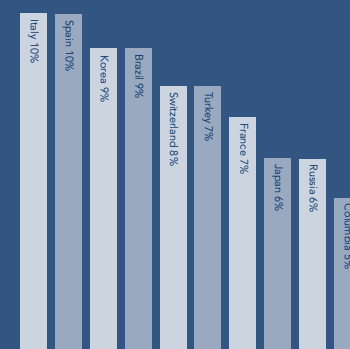

Accommodation Finder:

- Year-round on-site Residence
- Summer Residences
- Homestay
- Superior Homestay
- Hotels

Top 10 Nationalities