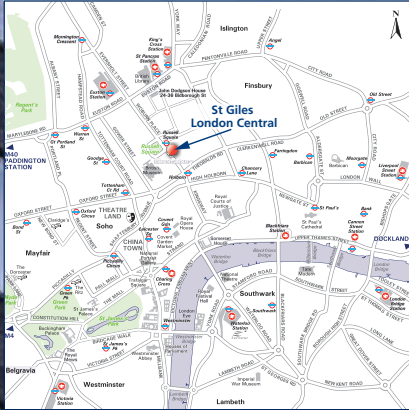

### Travel Times

Gatwick 60 mins

Heathrow 60 mins

Homestay 45-60 mins

Residences On site or 10-15 minutes walk

Hotels 3-15 mins walk or tube

## OUR COLLEGES: ST GILES LONDON CENTRAL

- Study English in one of the world's great cities
- Magnificent school located in the heart of the capital
- Option to live on-campus
- Large, busy, friendly school

### Our College – experience London life

Our London Central College occupies a magnificent 100-year old building in the heart of fashionable and artistic Bloomsbury and is situated opposite Russell Square and a 5 minute walk to the world famous British Museum. London Central is a large, lively school with a truly international feel and is perfect for students looking to benefit from modern study facilities and enjoy everything that life in the capital has to offer.