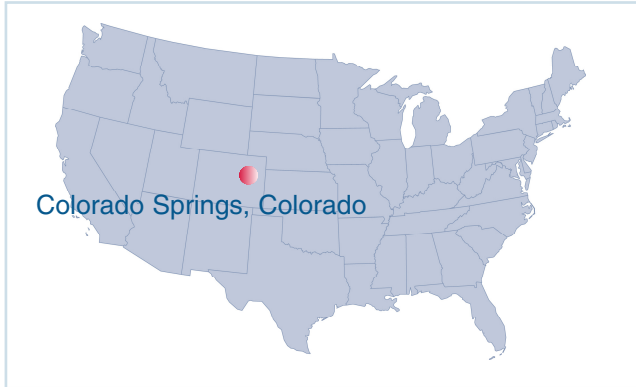

QUICK FACTS

Average class size: 17

Student-Faculty ratio: 16:1

Advanced Placement (AP) & Honours courses available
Independent study option

Course offerings include: Algebra, Calculus, Statistics, Biology, Physics, Chemistry, French, Spanish, English, History, Fine Arts, English Literature, Computer and Technology

Additional School Fees: Books, Sports, Lunch, Seminars, etc. (School Fees may vary year to year)

UNIVERSITY AND COLLEGE ACCEPTANCES CLASSES OF 2001-2005

American University	Northwestern University
Antioch University	Oberlin Conservatory
Barnard College	Occidental College
Baylor University	Ohio Wesleyan
Beloit College	Pacific University
Bennington College	Pepperdine University
Boston University	Pratt Institute
Bucknell University	Reed College
California Poly	Rochester Institute of Technology
California Tech	Rollins College
Carnegie-Mellon	Rose-Hulman Institute
Case Western Reserve	Santa Clara University
Claremont McKenna	Sarah Lawrence College
Colgate University	The Sorbonne
Colorado College	Southern Methodist University
Colorado State University	St. John's University
Cornell College	Stanford University
Cornell University	Syracuse University
Creighton University	Tulane University
DePaul University	Union College
Drew University	University of California
Earlham College	University of Colorado
Eckerd College	University of Denver
George Washington University	University of Miami
Gonzaga University	University of Notre Dame
Grinnell College	University of Pennsylvania
Hampshire College	University of Puget Sound
Kalamazoo College	University of Redlands
Kenyon College	University of San Francisco
Knox College	University of Southern California
Lafayette College	University of the Pacific
Lawrence Conservatory	University of Washington
Lawrence University	Vassar College
Lewis and Clark	Villanova University
Linfield College	Wabash College
Mahattanville College	Wake Forest
Miami University	Washington University
Middlebury College	Whitman College
Mount Holyoke College	Willamette University
New York University	Worcester Polytechnic Institute
New York University	

APPLICATION DEADLINE

August/September arrival: June 15

January arrival: November 1

Applicants are encouraged to apply early to ensure greatest availability.